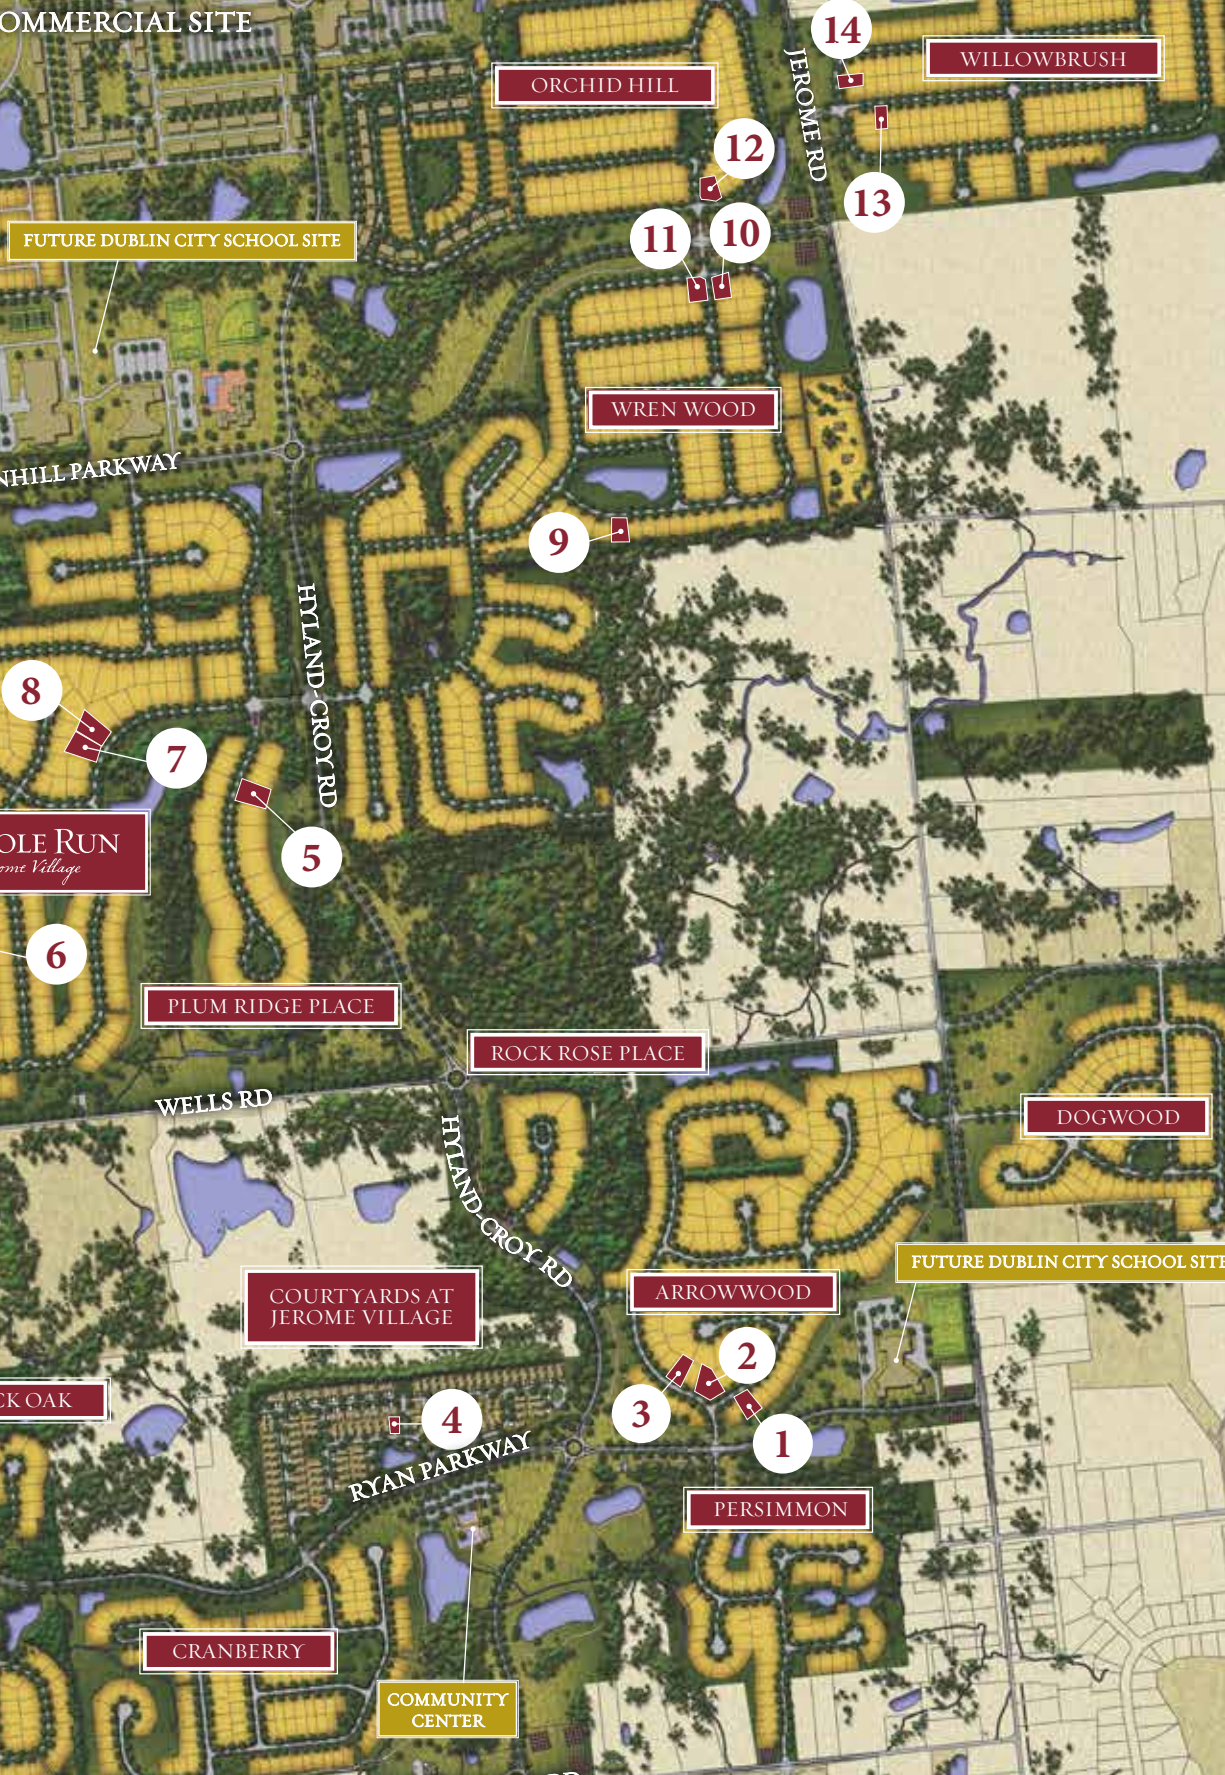

RYAN PARKWAY

BROCK RD

ORCHID HILL

WILLOWBRUSH

WREN WOOD

EVERSOLE RUN
at Jerome Village

PLUM RIDGE PLACE

ROCK ROSE PLACE

DOGWOOD

COURTYARDS AT
JEROME VILLAGE

ARROWWOOD

FUTURE DUBLIN CITY SCHOOL SITE

BLACK OAK

PERSIMMON

CRANBERRY

COMMUNITY
CENTER

SUGAR MAPLE

Model HOMES

ARROWWOOD NEIGHBORHOOD

1. BOB WEBB HOMES

10600 Honeysuckle Way

2. 3 PILLAR HOMES

10602 Arrowwood Drive

3. COMPASS HOMES

WILLOWBRUSH NEIGHBORHOOD

13. ROCKFORD HOMES

7385 Willowbrush Drive

14. SCHOTTENSTEIN HOMES

7421 Yarrow Run Road