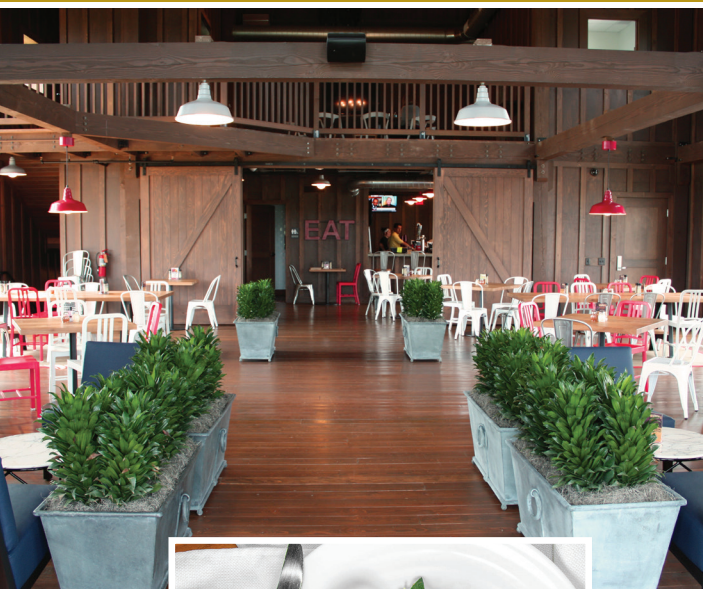

EVENT RENTAL PRICING

THE BARN

Member Pricing

OFF HOURS

Monday–Thursday: 9AM–4PM
Friday–Sunday: 9AM–11AM

$50: 1/4 seating (4 hr. max)
$100: 1/2 seating (4 hr. max)
$1,000: full seating, in-season
$500: full seating, off-season

PREMIUM HOURS

Thursday: 4PM–Close
Friday–Sunday: 11AM–Close

$100: 1/4 seating (4 hr. max)
$150: 1/2 seating (4 hr. max)
$1,500: full seating, in-season
$750: full seating, off-season

General Pricing

OFF HOURS

Monday–Thursday: 9AM–4PM
Friday–Sunday: 9AM–11AM

$75: 1/4 seating (4 hr. max)
$125: 1/2 seating (4 hr. max)
$1,500: full seating, in-season
$750: full seating, off-season

PREMIUM HOURS

Thursday: 4PM–Close
Friday–Sunday: 11AM–Close

$125: 1/4 seating (4 hr. max)
$175: 1/2 seating (4 hr. max)
$2,000: full seating, in-season
$1,000: full seating, off-season