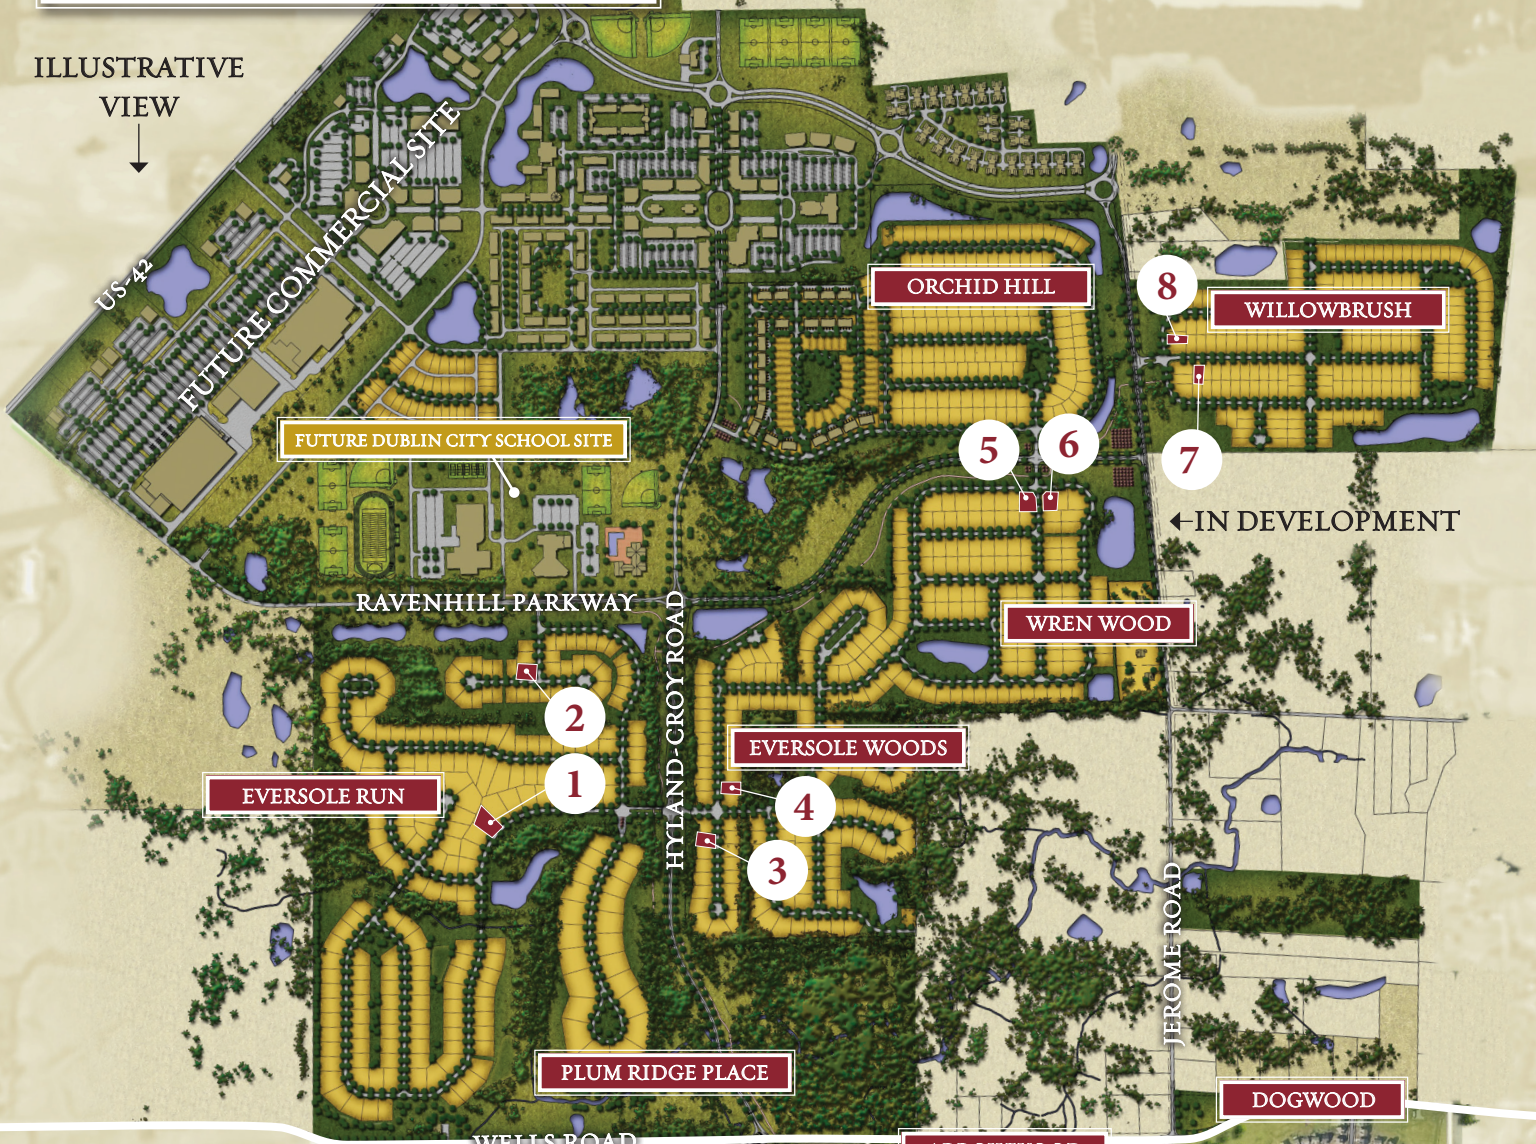

JEROME VILLAGE MODEL HOMES MAP

ILLUSTRATIVE
VIEW

SATELLITE
VIEW

Model HOMES

EVERSOLE RUN

- 1 **Bob Webb Homes**
11371 Winterberry Drive
- 2 **Bob Webb Homes**
11450 Canby Court

EVERSOLE WOODS

- 3 **3 Pillar Homes**
11101 Kingfisher Place
- 4 **Romanelli & Hughes**
11132 Kingfisher Place

WREN WOOD NEIGHBORHOOD

- 5 **Fischer Homes**
8005 Lilium Way
- 6 **Pulte Homes**
11547 Sumner Way

WILLOWBRUSH NEIGHBORHOOD

- 7 **Rockford Homes**
7385 Willowbrush Drive
- 8 **Schottenstein Homes**
7421 Yarrow Run Road