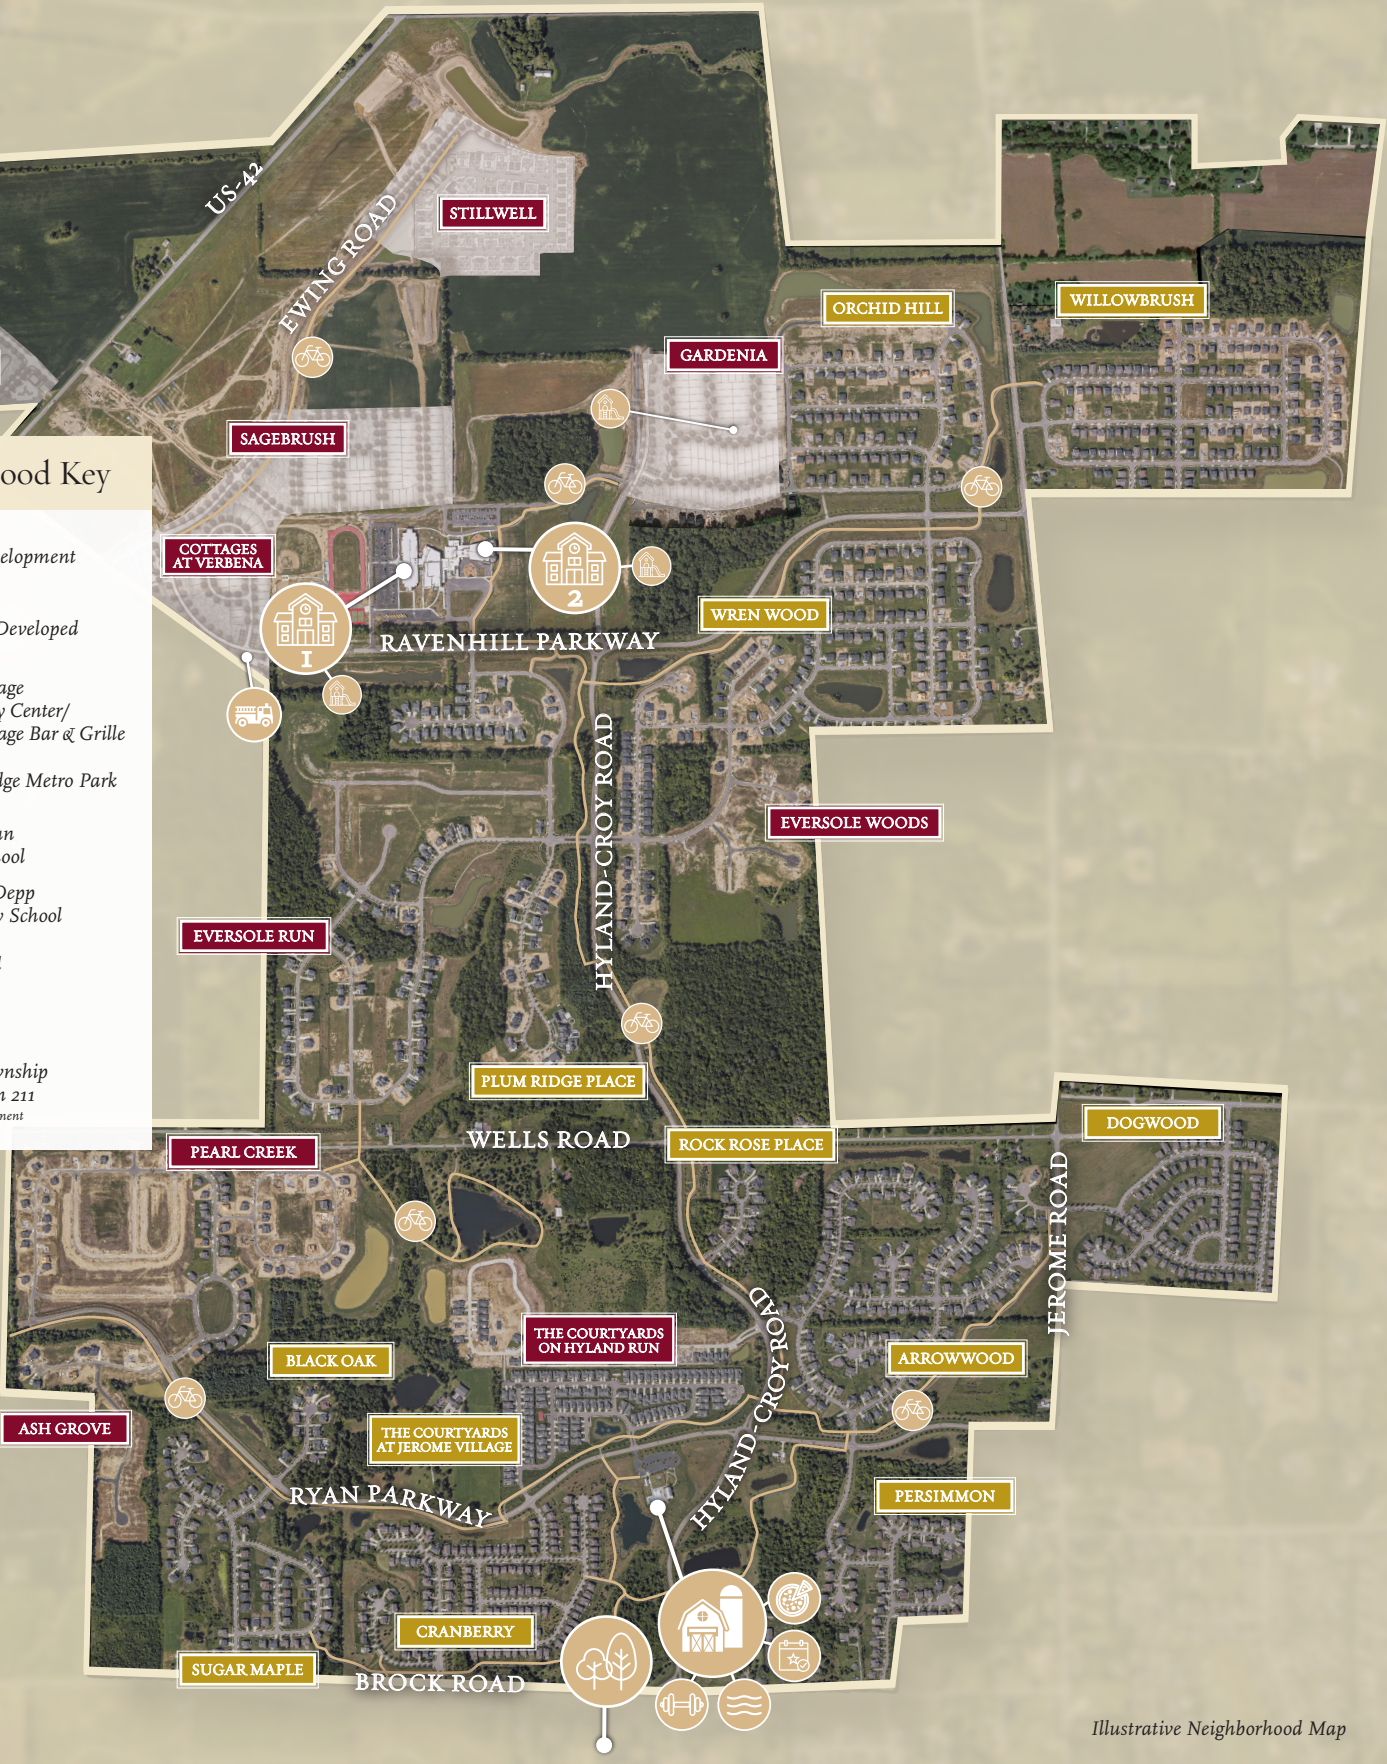

### Neighborhood Key

- Under Development
- Currently Developed
- Jerome Village Community Center/ Jerome Village Bar & Grille
- Glacier Ridge Metro Park
- Eversole Run Middle School
- Abraham Depp Elementary School
- Playground
- Bike Path
- Jerome Township Fire Station 211  
\*Under Development

Illustrative Neighborhood Map